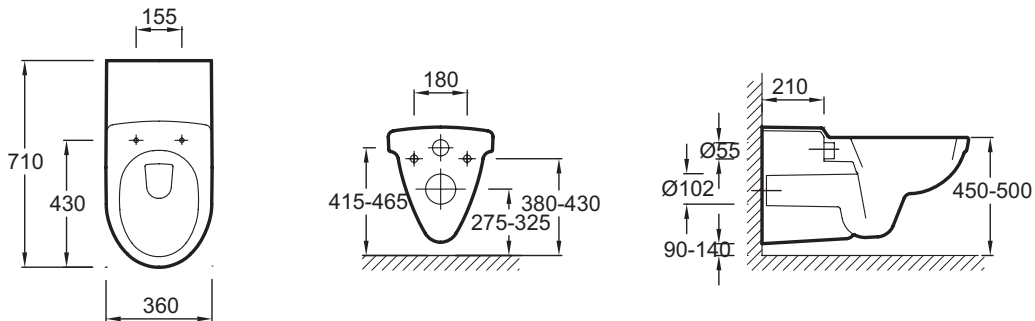

Collection: ODELA

Finish*:

00 - White

Main features:

Features

- Dimensions: 71 x 36
- Material: Ceramic
- Comfort projection 70 cm
- Weight: 24.2 kg
- Installation: Wall-hung
- DDA compliant
- Flushing Capacity: 3/4.5L

Technical drawing

Collection: ODELA

Finish*:

00 - White

Features

- Dimensions: 78 x 46 x 8.4
- Weight: 2.2 kg

Optional products

- 19916D: Wall-hung WC pan 54 x 36 cm
- 1028D: Wall-hung WC pan 71 x 36 cm - DDA compliant
- E0410: WC pan vario raised - DDA compliant

Product Specification: WC seat with metal hinges. E4750. Collection: ODELA. Dimensions: 78 x 46 x 8.4. Weight: 2.2 kg.